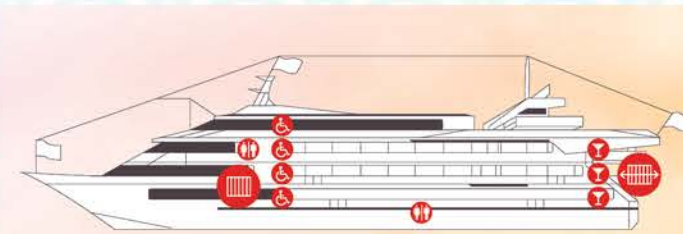

Maximize Your Whale Experience

Explore the Star of Honolulu® . . .

- **VT** For Virtual Tour: Visit StarofHonolulu.com/virtualtour
- **♿** Ask crew for elevator and restrooms
- **🚪** Stairs to 60' high observation 4th deck
- **🚪** Stairs to "Whale Gallery" **♿** Restrooms
- **🍷** Bars

. . . And More!

- **📷** Took a great photo? Share it on social media with the hashtag #StarofHonolulu and #SOHWhaleWatch.
- **♿** **Accessible Transportation:** Advanced notice of 24 hours to your cruise. Visit StarofHonolulu.com/factsheets-menus for details.
- **🍴** **Alternative Entrée:** Advanced notice of 24 hours to your cruise. For special diet information, please visit StarofHonolulu.com/factsheets-menus. No outside food and drinks please.
- **FAQ** For Most Frequently Asked Questions: Visit StarofHonolulu.com/frequently-asked-questions.