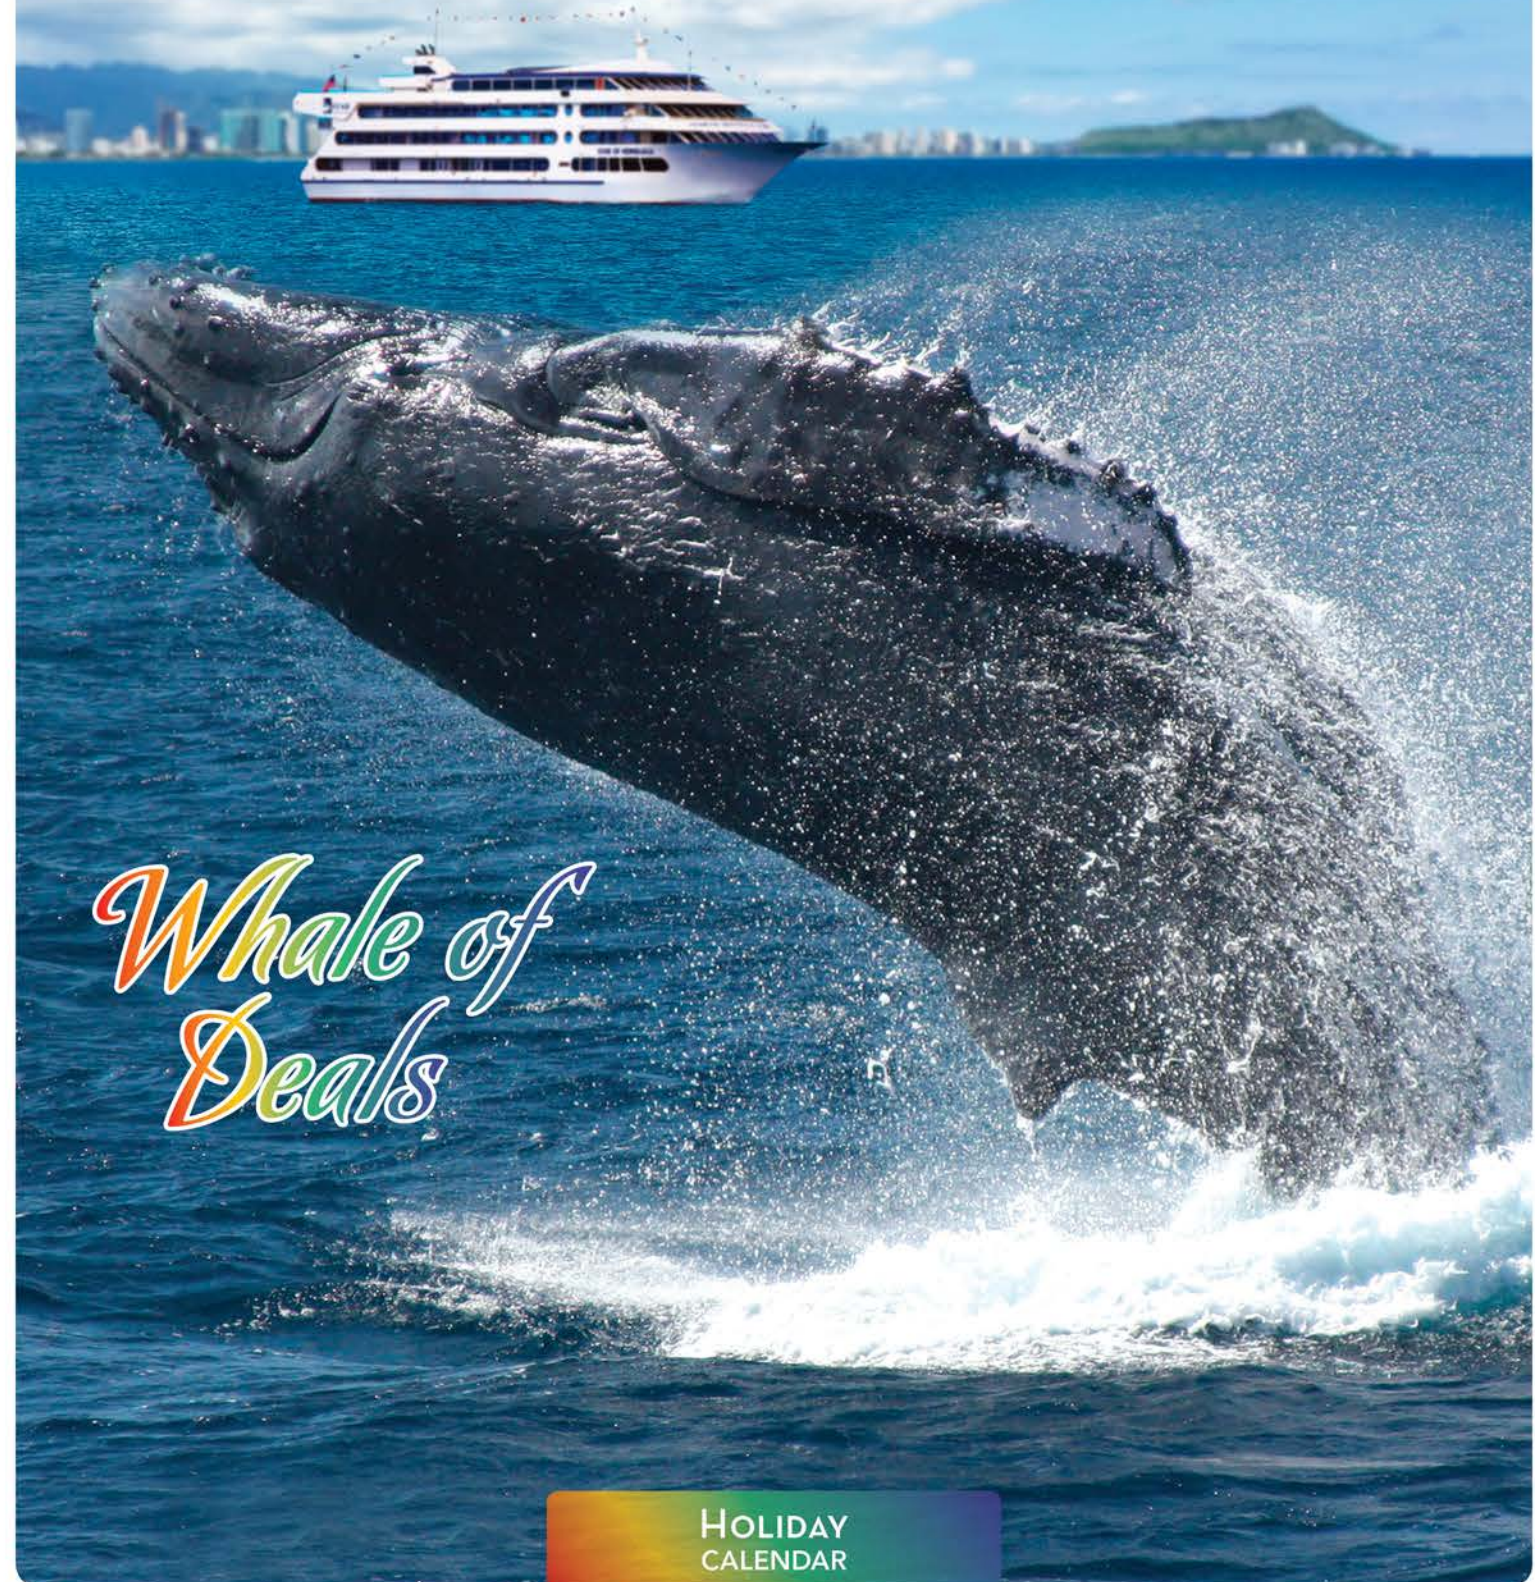

Rock-A-Hula®
From 6:00 - 9:30PM
Get into the holiday spirit!

Dec. 31, 2018
Sunset Dinner Cruise

Star of Honolulu®
5:30 - 7:30PM
Savor the last sunset of 2018.

Dec. 31, 2018
New Year's Eve Midnight

Star of Honolulu®
10:15PM - 12:30AM, 1/1/19
Welcome the New Year onboard!

Dec. 31, 2018
Midnight Rockin' Eve

Rock-A-Hula®
9:45PM - 12:45AM, 1/1/19
Welcome 2019 in Waikiki!

Dec. 31, 2018
New Year's Eve Midnight

Dolphin Star®
10:30PM - 12:15AM, 1/1/19
Enjoy cocktail & fireworks!

Winter Season
Spot Dolphins & Whales

Dolphin Star®
9:30AM - 11:30AM
Afternoon snorkel available.

Year-Round
Arizona Memorial & City Tour

Royal Star® Deluxe Tour
8:00AM - 1:00PM
Try with USS Missouri combo.

- Annual Maintenance
Dec. 7-9, 2018

- Pearl Harbor Day
Dec. 7, 2018
- Honolulu Marathon
Dec. 9, 2018
- Christmas Day
Dec. 25, 2018
- New Year's Day
Jan. 1, 2019

The Star of Honolulu Bulletin

FOR TRAVEL PARTNERS
December 2018