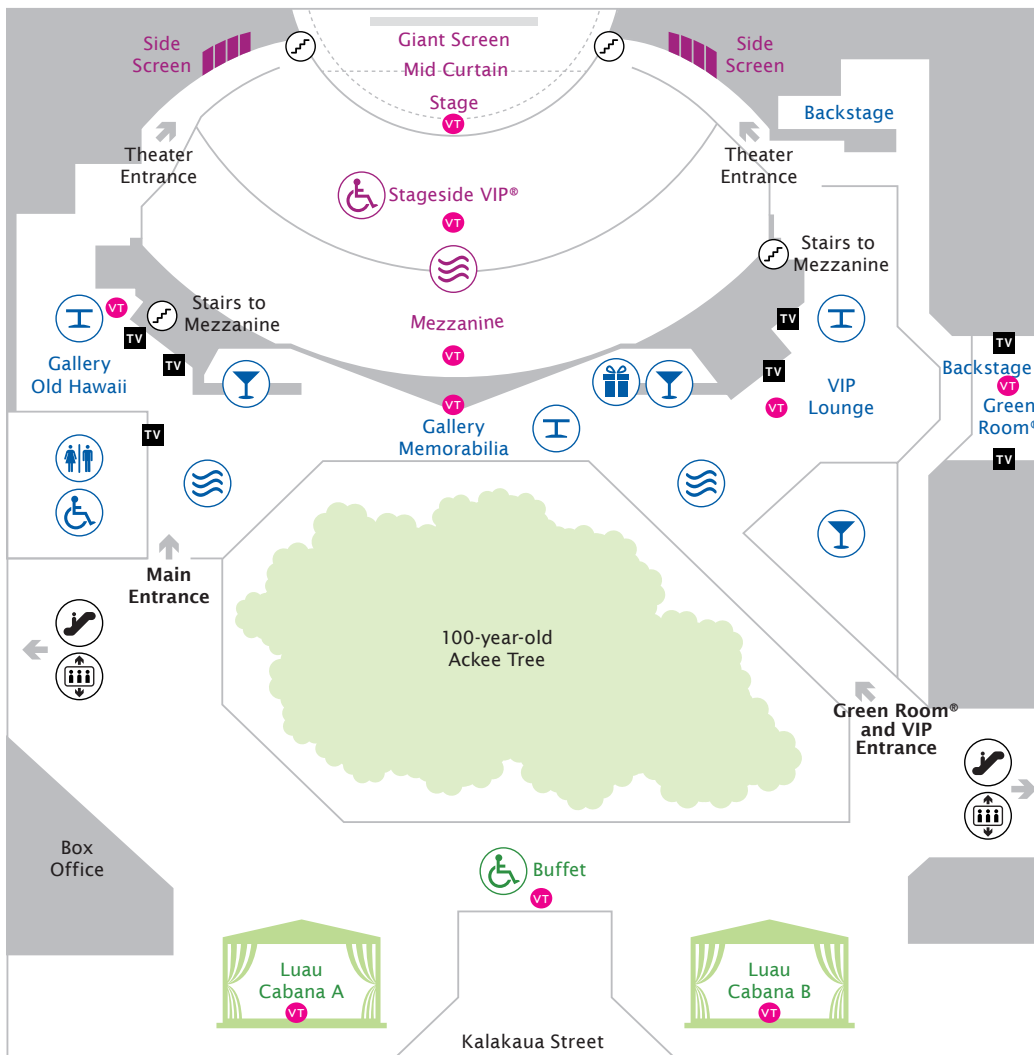

### FACILITY PROFILE / OVERVIEW

Waikiki's only premier theater with 750 seats

- **Location:** Royal Hawaiian Center, Bldg. B, 4th Floor
- **Capacity:** 750 Persons
- **Space:** Interior 21,273 sq. ft.; Exterior 10,093 sq. ft.
- **Theater / Stage Use:** Ask for facility tech specs.
- **Loading:** Permission needed from Royal Hawaiian Center. Freight Elevator 5'W x 8'H x 7'L.

### SYMBOL KEY

- Cocktail Area
- Restroom
- Elevator
- Stairs
- Bar
- ADA Accessible
- Escalator
- No Public Access
- Gift Shop
- Air Conditioning
- Flat Screen TV

**Virtual Tour:** [RockAHulaHawaii.com/virtualtour](http://RockAHulaHawaii.com/virtualtour)  
See below for location.

#### THEATER: 750 capacity

- Stage (W x H)**
- Giant Screen: 40' x 29'
- Stage: 56' x 20'
- Mid Curtain: 55'6" x 19'9"
- 2 Side Screens: 22' x 21' (split to 4 each)

- Stageside VIP®**
- Table: 230 seats
- Banquet chairs: 300 seats

#### OUTSIDE TERRACE

- Luau Cabana: A & B**
- Cocktail: 250 persons each
- Table: 200 seats each

Theater

Stageside VIP®

Green Room®

Luau Cabana

2019 RH-FP'

VT Virtual Tour: [RockAHulaHawaii.com/virtualtour](http://RockAHulaHawaii.com/virtualtour)